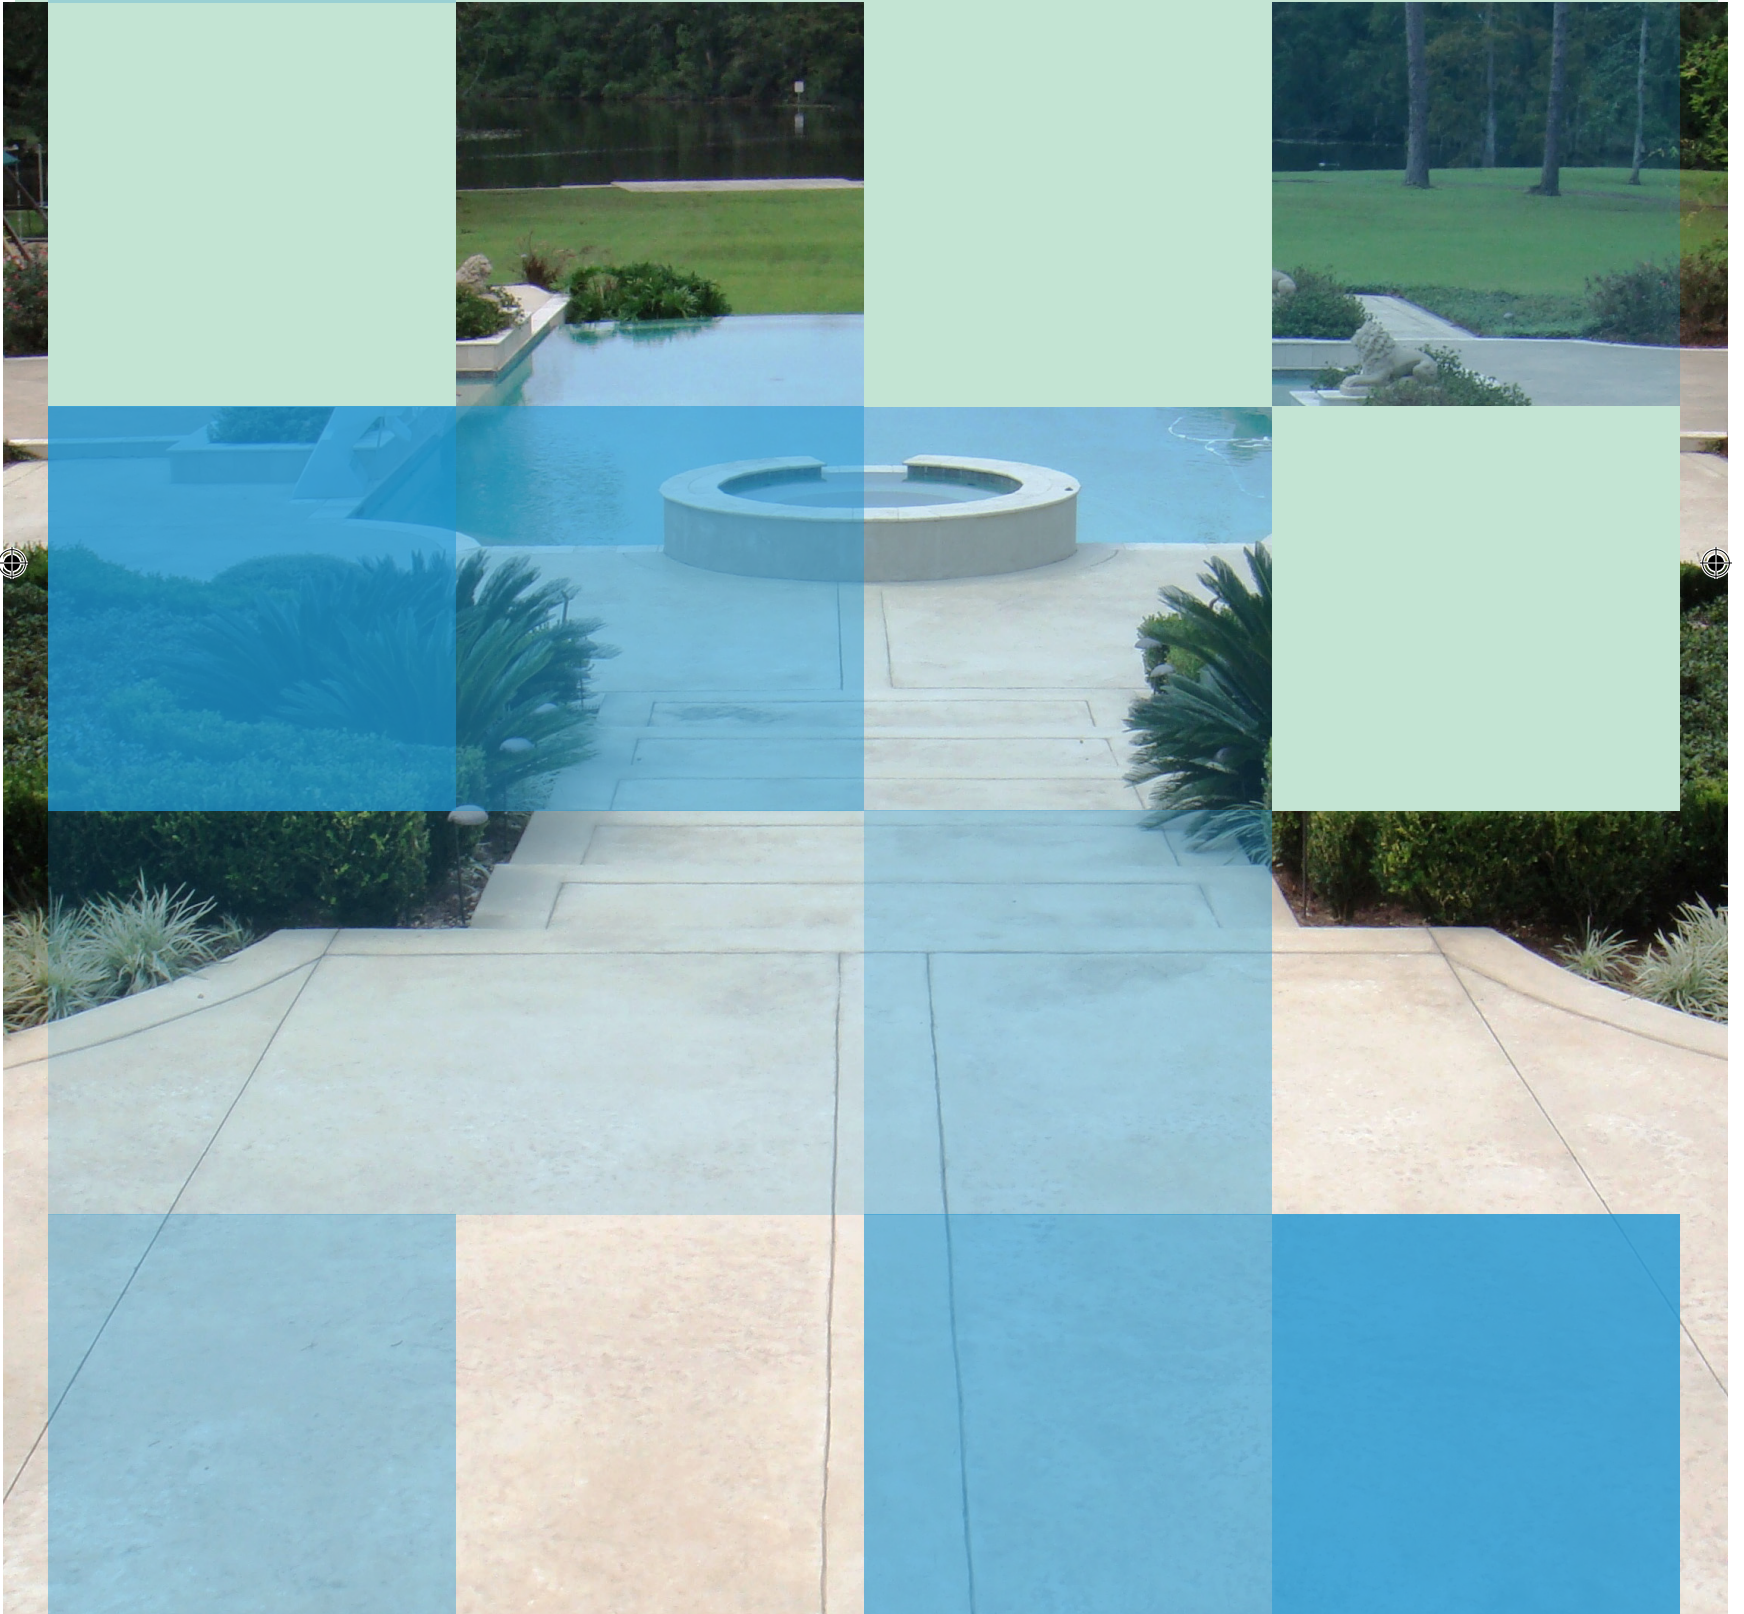

## Decorative Concrete Microtopping

The Versa-Crete Decorative Micro-Topping System will transform your old stained and cracked concrete into "Like New" condition while also providing a wide range of beautiful finishes. Versa-Crete uses revolutionary technology to create a permanent bond to your existing concrete while also creating a thin decorative coating that is harder and more resilient than most concrete. Just select your favorite finish and have it installed to your existing concrete floor without the need for doing expensive removal of your existing concrete.

The many different patterns and textures offered by the Versa-Crete System are designed to provide you with the luxurious look of stone, marble, slate, tile or it can even be applied in a uniform Knockdown or Broom Finish.

**Economical Knockdown Texture:** The Knockdown pattern is a very economical way to really improve the appearance of your old concrete surface. The Knockdown texture is designed to create a uniform flat textured surface that is pleasant to look at while remaining cooler than standard concrete. Bare feet are only in contact with about 60% of the surface when walking on it which makes it feel cooler.

**Stenciled Patterns:** Versa-Crete is designed to let you be as creative as you want, have your installer use our grout tape to design any pattern you desire or use pre fabricated stencils that come in patterns ranging from Brick to Ashlar Slate. The Versa-Crete Stenciled Concrete Overlay System will transform your worn, aged concrete floor into a beautiful simulated pattern of your choosing. You can also select from several different texture techniques ranging from chatter trowel, orange peel texture, skip trowel or knockdown texture to create the desired stone or tile effect. Your installer can also combine the finished look with our Reactive Versa-Stain to give it an ultimate custom finish.