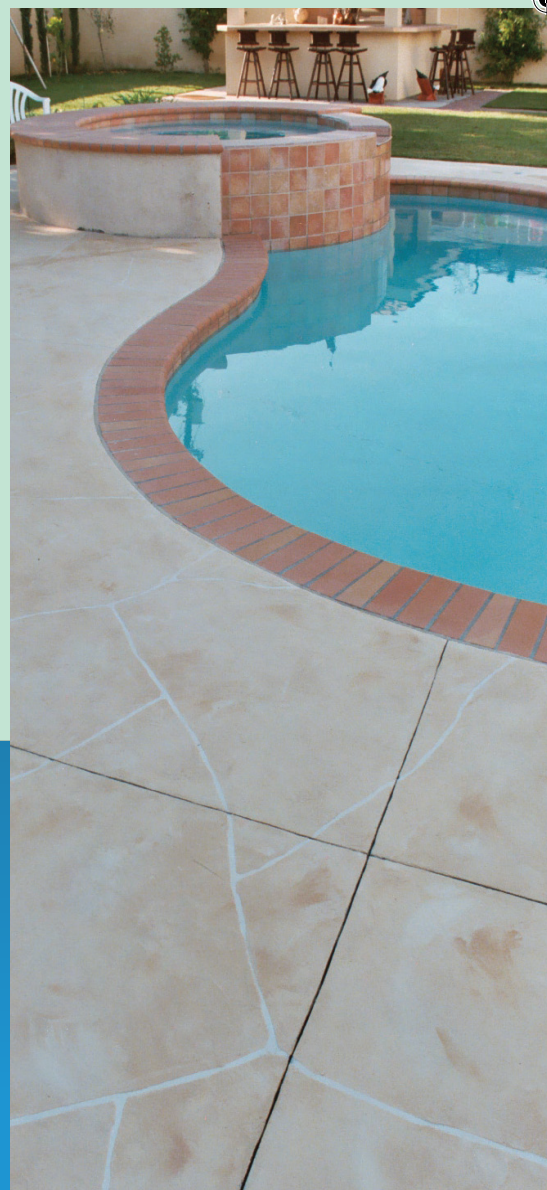

The Versa-Crete Decorative Micro-Topping System will transform your old stained and cracked concrete into "Like New" condition while also providing a wide range of beautiful finishes. Versa-Crete uses revolutionary technology to create a permanent bond to your existing concrete while also creating a thin decorative coating that is harder and more resilient than most concrete. Just select your favorite finish and have it installed to your existing concrete floor without the need for doing expensive removal of your existing concrete.

The many different patterns and textures offered by the Versa-Crete System are designed to provide you with the luxurious look of stone, marble, slate, tile or it can even be applied in a uniform Knockdown or Broom Finish.

Versa-Crete is available in more than 18 standard integral colors and stains, making it ideal to use in any area.

And best of all, you don't have to worry about the Versa-Crete bubbling or popping off when the LIFETIME PRIMER and Adhesion Aggregate are used. That's because the LIFETIME PRIMER utilizes proprietary "Wicking Technology" that penetrates deep into the existing concrete surface to provide a tenacious bond able to withstand at least 8 Lbs of Moisture Vapor Emissions.