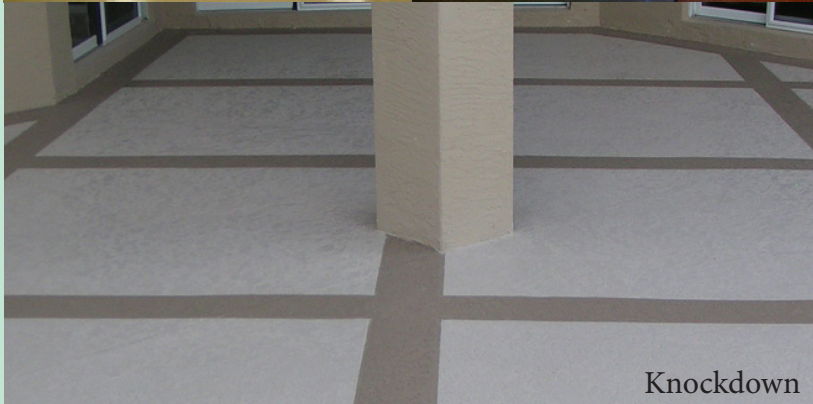

Weathered/Smooth

Smooth/Engraved

Knockdown