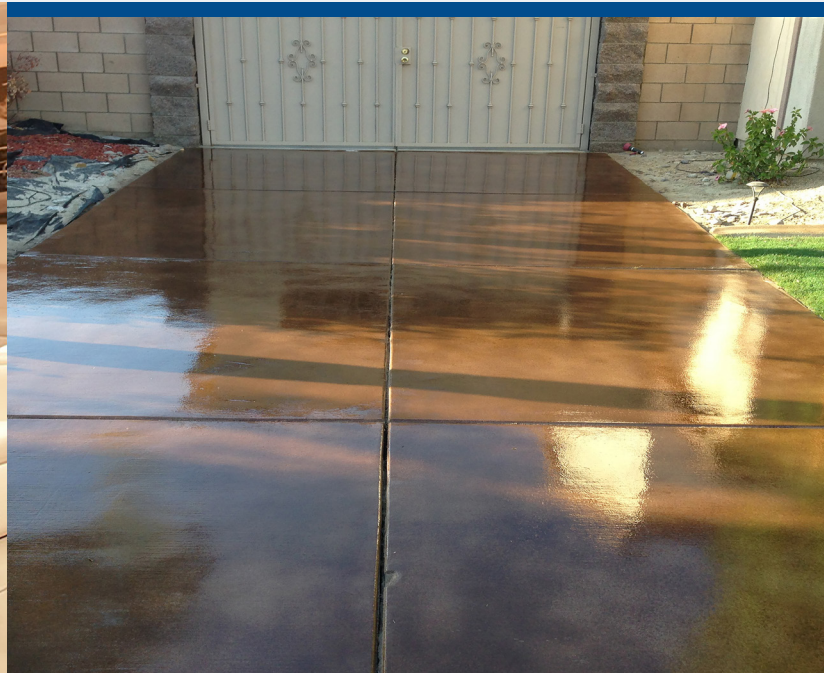

VERSATILE

5205 POLYUREA

ULTRA FAST DRYING CLEAR COAT

5205 Polyurea Hybrid Ultra Fast Drying Clear Primer/Sealer is designed for use over concrete floors. It is also well suited as the first thin coat over a flaked garage floor as it will allow the applicator to apply the second clear topcoat in 20 minutes, providing a higher build floor with minimal downtime. This unique technology allows for more than an hour of pot life, yet the material dries in as little as 20 minutes when applied to the floor. When used as a clear concrete sealer, 5205 Polyurea has water clarity and a mirror-like finish and gloss. It also has a

lower viscosity that makes it very easy to apply while providing an even longer pot life and a faster cure when applied onto the surface. The cross-linking of the 5205 series film in the cure makes it exceptionally tough and durable, maintaining its gloss far beyond that of comparable systems. Much attention has been given to the application characteristics in its formulation. As a result, 5205 Polyurea is extremely user-friendly without having to sacrifice the performance of the finished product. The applications for this product are almost limitless.

FEATURES & ADVANTAGES

- Medium builds - 66% solids
- 9 g/L VOC
- High-gloss
- Good resistance to most chemicals
- Non-yellowing
- Will cure at temperatures just above freezing

WWW.VERSATILE.NET
214.807.6878