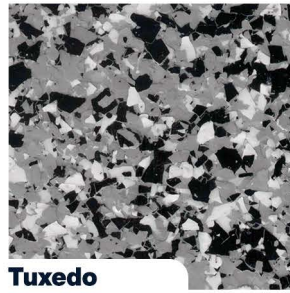

VERSATILE

HIGH-PERFORMANCE COATINGS

The following flake and 4195 Direct-to-Concrete Pigmented Epoxy Floor Coating colors are readily available at our La Mirada location!

Will-Call Address:
14730 Northam St
La Mirada, CA 90638
714-829-2600
www.Versatile.net

Find the perfect blend that will ignite your customers' excitement!
 Visit our website for more color options.

ROLL ON ROCK®

Grey

Dakota Grey

Cabin Fever

Tuxedo

Nightfall

Lunar

Gravel

Smoke

Graphite

Cappuccino

Tan & Bone

Saddle Tan

The standard Blended Flake colors available are in 1/4-inch. Brindle Flake (Lanai Grey, Tiki Brown, Schist, and Carbon) are available in 1/4-inch and 1-inch. Additional colors and sizes can be drop shipped from our Texas location.

Lanai Grey

Tiki Brown

Schist

Carbon

SOLID COLOR

Baja Beige

Whisper Grey

Charcoal