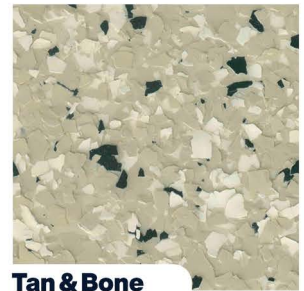

VERSATILE

HIGH-PERFORMANCE COATINGS

The following flake and 4195 Direct-to-Concrete Pigmented Epoxy Floor Coating colors are readily available at our La Mirada location!

Will-Call Address:
14730 Northam St
La Mirada, CA 90638
714-829-2600
www.Versatile.net

Find the perfect blend that will ignite your customers' excitement!
 Visit our website for more color options.

ROLL ON ROCK®

Grey

Dakota Grey

Cabin Fever

Tuxedo

Nightfall

Lunar

Gravel

Smoke

Graphite

Cappuccino

Tan & Bone

Saddle Tan

The standard Blended Flake colors available are in 1/4-inch. Brindle Flake (Lanai Grey, Tiki Brown, Schist, and Carbon) are available in 1/4-inch and 1-inch. Additional colors and sizes can be drop shipped from our Texas location.

Lanai Grey

Tiki Brown

Schist

Carbon

SOLID COLOR

Baja Beige

Whisper Grey

Charcoal