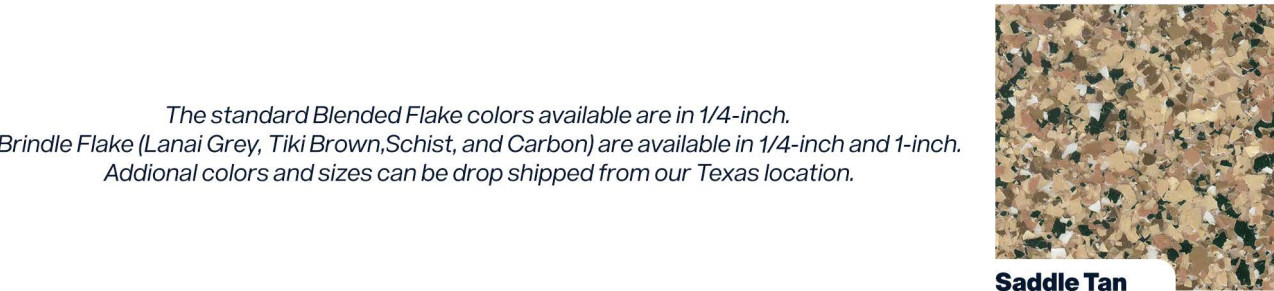

Find the perfect blend that will ignite your customers' excitement!
 Visit our website for more color options.

ROLL ON ROCK®

Grey

Dakota Grey

Cabin Fever

Tuxedo

Nightfall

Lunar

Gravel

Smoke

Graphite

Cappuccino

Tan & Bone

Saddle Tan

The standard Blended Flake colors available are in 1/4-inch. Brindle Flake (Lanai Grey, Tiki Brown, Schist, and Carbon) are available in 1/4-inch and 1-inch. Additional colors and sizes can be drop shipped from our Texas location.

Lanai Grey

Tiki Brown

Schist

Carbon

SOLID COLOR

Baja Beige

Whisper Grey

Charcoal