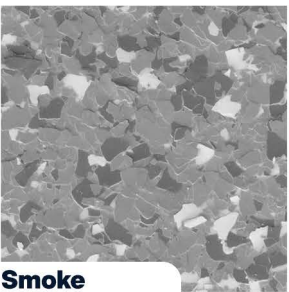

VERSATILE

HIGH-PERFORMANCE COATINGS

The following flake and 4195 Direct-to-Concrete Pigmented Epoxy Floor Coating colors are readily available at our La Mirada location!

Will-Call Address:
14730 Northam St
La Mirada, CA 90638
714-829-2600
www.Versatile.net

Find the perfect blend that will ignite your customers' excitement!
 Visit our website for more color options.

ROLL ON ROCK®

Grey

Dakota Grey

Cabin Fever

Tuxedo

Nightfall

Lunar

Gravel

Smoke

Graphite

Cappuccino

Tan & Bone

Saddle Tan

The standard Blended Flake colors available are in 1/4-inch. Brindle Flake (Lanai Grey, Tiki Brown, Schist, and Carbon) are available in 1/4-inch and 1-inch. Additional colors and sizes can be drop shipped from our Texas location.

Lanai Grey

Tiki Brown

Schist

Carbon

SOLID COLOR

Baja Beige

Whisper Grey

Charcoal