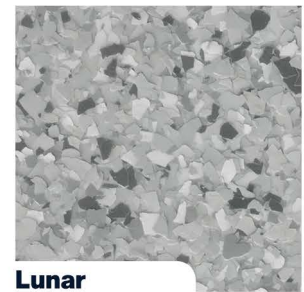

VERSATILE

HIGH-PERFORMANCE COATINGS

The following flake and 4195 Direct-to-Concrete Pigmented Epoxy Floor Coating colors are readily available at our La Mirada location!

Will-Call Address:
14730 Northam St
La Mirada, CA 90638
714-829-2600
www.Versatile.net

Find the perfect blend that will ignite your customers' excitement!
 Visit our website for more color options.

ROLL ON ROCK®

Grey

Dakota Grey

Cabin Fever

Tuxedo

Nightfall

Lunar

Gravel

Smoke

Graphite

Cappuccino

Tan & Bone

Saddle Tan

The standard Blended Flake colors available are in 1/4-inch. Brindle Flake (Lanai Grey, Tiki Brown, Schist, and Carbon) are available in 1/4-inch and 1-inch. Additional colors and sizes can be drop shipped from our Texas location.

Lanai Grey

Tiki Brown

Schist

Carbon

SOLID COLOR

Baja Beige

Whisper Grey

Charcoal