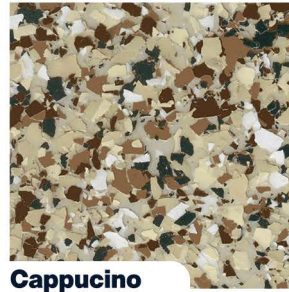

VERSATILE

HIGH-PERFORMANCE COATINGS

The following flake and 4195 Direct-to-Concrete Pigmented Epoxy Floor Coating colors are readily available at our La Mirada location!

Will-Call Address:
14730 Northam St
La Mirada, CA 90638
714-829-2600
www.Versatile.net

Find the perfect blend that will ignite your customers' excitement!
 Visit our website for more color options.

ROLL ON ROCK®

Grey

Dakota Grey

Cabin Fever

Tuxedo

Nightfall

Lunar

Gravel

Smoke

Graphite

Cappuccino

Tan & Bone

Saddle Tan

The standard Blended Flake colors available are in 1/4-inch. Brindle Flake (Lanai Grey, Tiki Brown, Schist, and Carbon) are available in 1/4-inch and 1-inch. Additional colors and sizes can be drop shipped from our Texas location.

Lanai Grey

Tiki Brown

Schist

Carbon

SOLID COLOR

Baja Beige

Whisper Grey

Charcoal